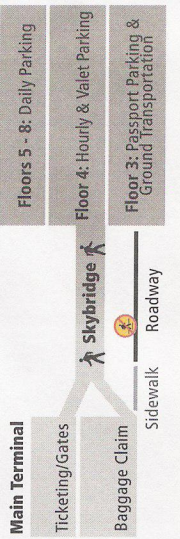

Upper Level:

- Ticketing
- Gates

Lower Level:

- Baggage Claim
- Parking Garage: 3rd Floor, Ground Transportation

- Children's Play Area
- Customs
- Information
- Restrooms
- Security Checkpoint
- Transit Station